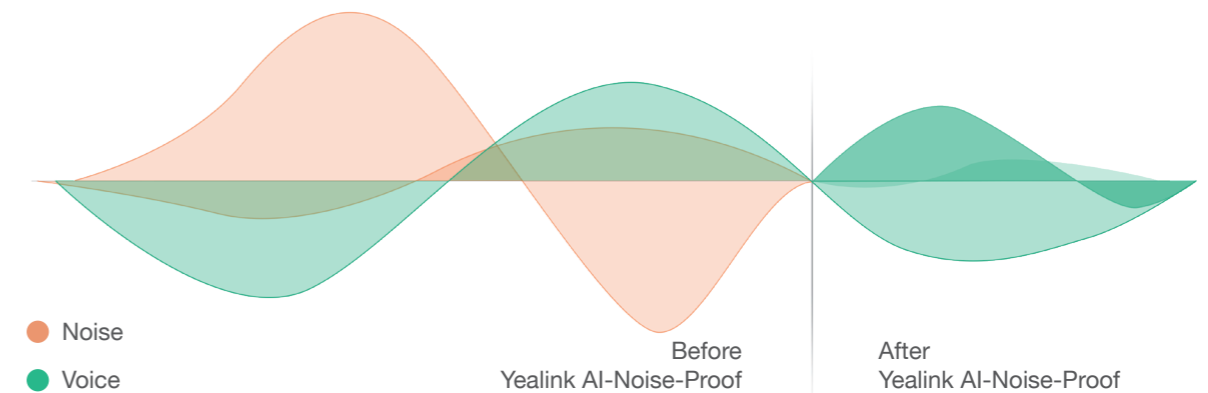

AI-BASED VOICE CLEAN UP ALL THE NOISE

Yealink AI-based Noise Proof technology makes the audio experience more brilliant. Leveraging a massive deep-learning sound database to reduce background noises, it is more about intelligent audio analysis than standard filtering of audio frequencies. The distracting keyboard clatter, mouse clicks, footsteps, and other ambient noises are smartly pared back, ensuring that users enjoy crystal-clear audio quality.