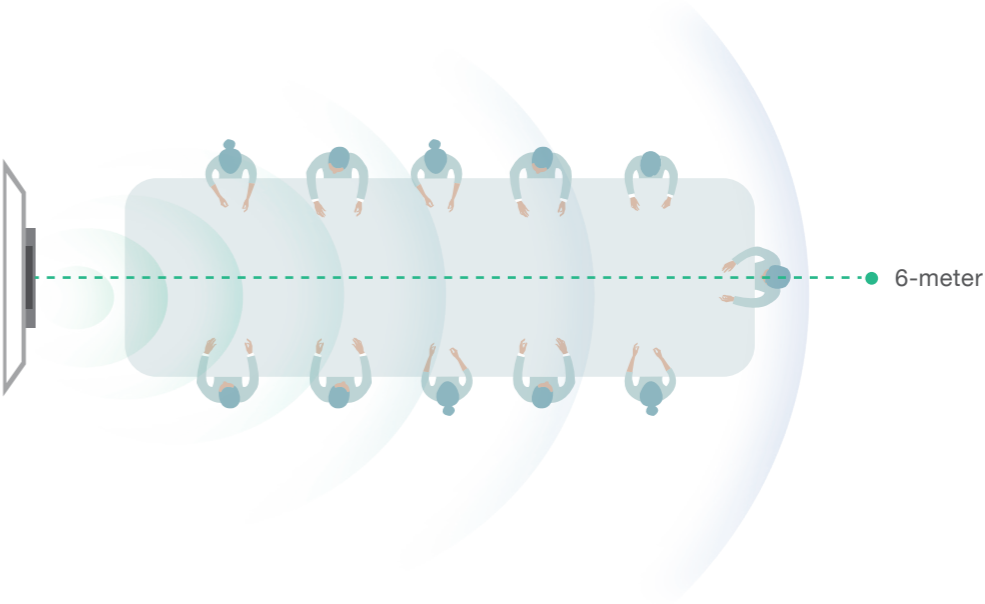

Speaker Tracking frames a real-time close-up on the presenter, bringing a vivid face-to-face meeting experience and ensuring attendees are well-engaged.

Picture-in-Picture

Based on Speaker Tracking, users can switch to Picture-in-Picture (PiP) mode when starting a meeting. PiP tracks and frames the speaker in an individual window, which is separate from the other window, for a panoramic view, enabling users to keep an eye on who's talking even if the speaker is seated at a distance in a medium room.

Multi-Focus Framing

Based on Auto Framing, users can switch to Multi-Focus Framing mode. It not only recognizes all attendees and frames each participant, but also turns equal windows of multiple persons into a recombined meeting view, solving the problem of distractions due to an unclear background.

IMMERSIVE VOICE IN EVERY CORNER

The built-in 8 MEMS microphone arrays and speaker in Yealink MeetingBar, completely cover up to 6-meter medium-sized spaces. As the MeetingBar is equipped with a powerful independent audio processing unit, you can enjoy a worry-free, full-duplex voice experience with superior performance.